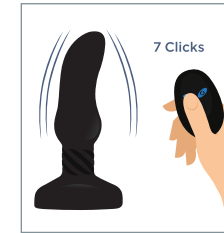

RIMMERS™

Slim M
CURVED RIMMING PLUG
WITH REMOTE CONTROL

INTERNAL ROTATING BALLS

PREMIUM
SILICONE

POWERFUL
VIBRATION

USB
RECHARGEABLE

1

RIMMERS™

Slim M | CURVED RIMMING PLUG WITH REMOTE CONTROL

INSTRUCTIONS

Power On Plug:

Press power button on base of the plug, symbol lights up. The plug is now in standby mode. You can continue pressing the power button to cycle through the vibration and rotations settings simultaneously without the remote if desired.

Power On Remote:

Press power button on remote. Remote will activate and all buttons will light up.

Press and hold power button for 3 seconds on remote to shut off remote after use.

2

RIMMERS™

To Change Vibration Speeds and Functions of Plug:

Press left button of wireless remote to activate vibration.

Press repeatedly to cycle through the 7 modes of vibration:

- Low Speed
- Medium Speed
- High Speed
- Function 1
- Function 2
- Function 3
- Function 4

Press and hold the left button for 3 seconds to stop vibration.

To Change Speeds and Functions of Rotating Beads:

Press button on wireless remote. Continue to press to cycle through the 4 modes of rotation:

- Low Speed
- Medium Speed
- High Speed
- Alternating Directions

Press and hold the right button for 3 seconds to stop rotation.