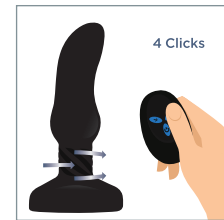

To Change Speeds and Functions of Rotating Beads:

Press button on wireless remote. Continue to press to cycle through the 4 modes of rotation:

- Low Speed
- Medium Speed
- High Speed
- Alternating Directions

Press and hold the right button for 3 seconds to stop rotation.