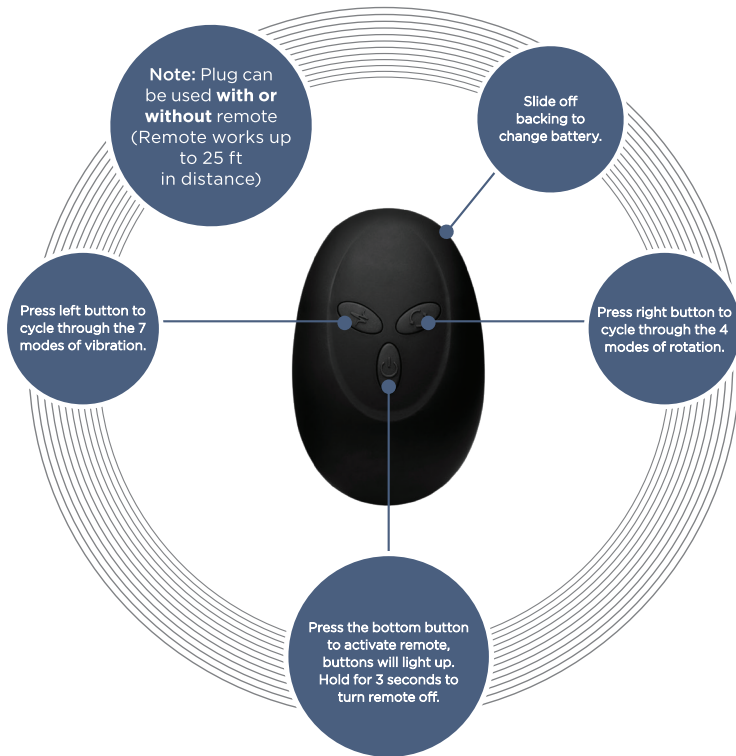

### To Change Vibration Speeds and Functions of Plug:

Press left  button of wireless remote to activate vibration.

Press repeatedly to cycle through the 7 modes of vibration:

- Low Speed
- Medium Speed
- High Speed
- Function 1
- Function 2
- Function 3
- Function 4

### To Change Speeds and Functions of Rotating Beads:

Press  button on wireless remote. Continue to press to cycle through the 4 modes of rotation:

- Low Speed
- Medium Speed
- High Speed
- Alternating Directions

Press and hold the right  button for 3 seconds to stop rotation.

## SPECIFIC CONTROLLER FUNCTIONS:

**Power Off Plug:**

Press and hold the power button to quickly shut off the plug.

**To Charge:**

Connect to charger & plug in. Power symbol will blink while charging, then remain lit once fully charged. Charging times may vary depending on the voltage output of the power source. Plug takes 2 hours to charge and holds the charge for 1 hour.