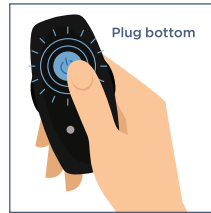

### Power On Plug:

Press power button on base of the plug, symbol lights up. The plug is now in standby mode. You can continue pressing the power button to cycle through the vibration and rotations settings simultaneously without the remote if desired.

### To Change Vibration Speeds and Functions of Plug:

Press left  button of wireless remote to activate vibration.

Press repeatedly to cycle through the 7 modes of vibration:

- Low Speed
- Medium Speed
- High Speed
- Function 1
- Function 2
- Function 3
- Function 4