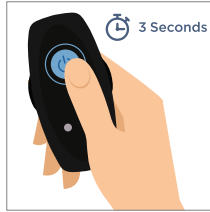

SPECIFIC CONTROLLER FUNCTIONS:

Power Off Plug:

Press and hold the power button to quickly shut off the plug.

To Charge:

Connect to charger & plug in. Power symbol will blink while charging, then remain lit once fully charged. Charging times may vary depending on the voltage output of the power source. Plug takes 2 hours to charge and holds the charge for 1 hour.

TECHNICAL SPECS

Charging time:	2 hours
Running time:	1 hour
Vibrating functions/modes:	Rotating beads: 3 speeds + back and forth rotating Vibrator: 3 speeds + 4 patterns, 7 frequencies total
Battery type:	500mAh
Voltage:	3.7V
Remote control range:	25ft
Waterproof (category):	IPX6

BODY SAFE

WATER PROOF

WIRELESS CONTROLLER

PREMIUM SILICONE

USB RECHARGEABLE

POWERFUL VIBRATION

CARE INSTRUCTIONS

1. Wash plug with warm water and antibacterial toy cleaner.
2. Pat dry with a soft cloth. Product should be dry before storing.
3. Wipe remote with a damp cloth and small amount of toy cleaner as needed.
4. Store separately from toys made of other materials in a cool, dry location.