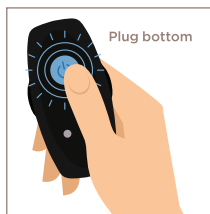

RIMMERS™

Slim I
RIPPLED RIMMING PLUG
WITH REMOTE CONTROL

SPIRAL NECK DESIGN
FOR ADDED
INCREASED STIMULATION

INTERNAL ROTATING BALLS

PREMIUM
SILICONE

POWERFUL
VIBRATION

USB
RECHARGEABLE

1

RIMMERS™

Slim I | RIPPLED RIMMING PLUG WITH REMOTE CONTROL

INSTRUCTIONS

Power On Plug:

Press power button on base of the plug, symbol lights up. The plug is now in standby mode. You can continue pressing the power button to cycle through the vibration and rotations settings simultaneously without the remote if desired.

Power On Remote:

Press power button  on remote. Remote will activate and all buttons will light up.

Press and hold power button  for 3 seconds on remote to shut off remote after use.

2

RIMMERS™

To Change Vibration Speeds and Functions of Plug:

Press left  button of wireless remote to activate vibration.

Press repeatedly to cycle through the 7 modes of vibration:

- Low Speed
- Medium Speed
- High Speed
- Function 1
- Function 2
- Function 3
- Function 4