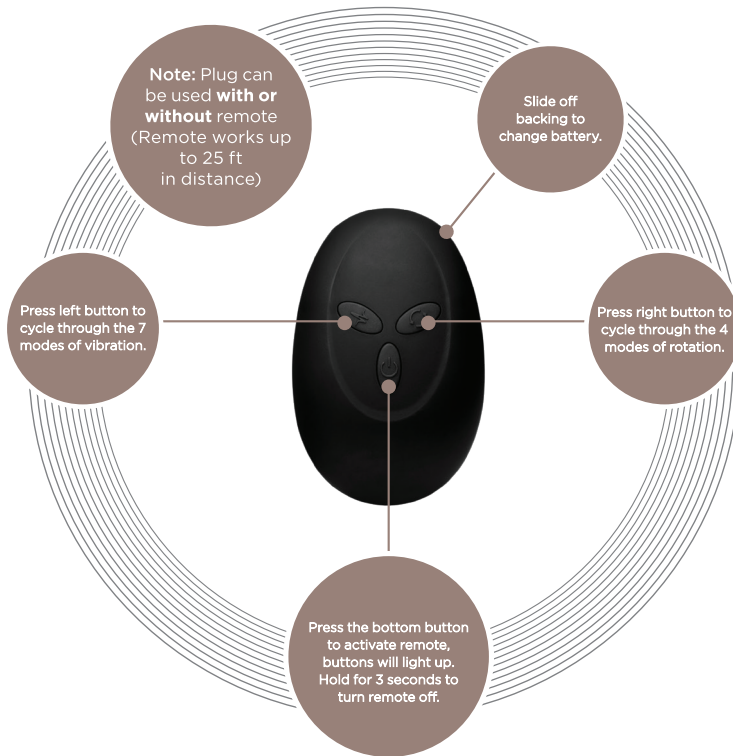

Press and hold the left  button for 3 seconds to stop vibration.

To Change Speeds and Functions of Rotating Beads:

Press  button on wireless remote. Continue to press to cycle through the 4 modes of rotation:

- Low Speed
- Medium Speed
- High Speed
- Alternating Directions

Press and hold the right  button for 3 seconds to stop rotation.

3

RIMMERS™

SPECIFIC CONTROLLER FUNCTIONS:

4

RIMMERS™

**Power Off Plug:**

Press and hold the power button to quickly shut off the plug.

To Charge:

Connect to charger & plug in. Power symbol will blink while charging, then remain lit once fully charged. Charging times may vary depending on the voltage output of the power source. Plug takes 2 hours to charge and holds the charge for 1 hour.