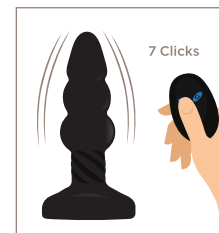

RIMMERS™

Slim I
RIPPLED RIMMING PLUG
WITH REMOTE CONTROL

SPIRAL NECK DESIGN
FOR ADDED
INCREASED STIMULATION

INTERNAL ROTATING BALLS

PREMIUM
SILICONE

POWERFUL
VIBRATION

USB
RECHARGEABLE

1

RIMMERS™

Slim I | RIPPLED RIMMING PLUG WITH REMOTE CONTROL

INSTRUCTIONS

Power On Plug:

Press power button on base of the plug, symbol lights up. The plug is now in standby mode. You can continue pressing the power button to cycle through the vibration and rotations settings simultaneously without the remote if desired.

Power On Remote:

Press power button on remote. Remote will activate and all buttons will light up.

Press and hold power button for 3 seconds on remote to shut off remote after use.

2

RIMMERS™

To Change Vibration Speeds and Functions of Plug:

Press left button of wireless remote to activate vibration.

Press repeatedly to cycle through the 7 modes of vibration:

- Low Speed
- Medium Speed
- High Speed
- Function 1
- Function 2
- Function 3
- Function 4

Press and hold the left button for 3 seconds to stop vibration.

To Change Speeds and Functions of Rotating Beads:

Press button on wireless remote. Continue to press to cycle through the 4 modes of rotation:

- Low Speed
- Medium Speed
- High Speed
- Alternating Directions

Press and hold the right button for 3 seconds to stop rotation.