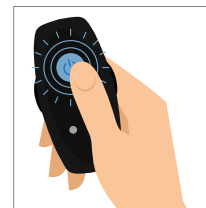

Model M | CURVED RIMMING PLUG WITH REMOTE CONTROL

INSTRUCTIONS

Power On Plug:

Press power button, symbol lights up.
The plug is now in stand-by mode.

To Change Vibration Speeds and Functions of Plug:

Press top button of wireless remote.
Continue to press the button to switch
through the 8 functions:

- Low Speed
- Medium Speed
- High Speed
- Function 1
- Function 2
- Function 3
- Function 4
- Function 5

2

RIMMERS™

To Turn On Rotating Beads:

Press the bottom button on remote control.

To Change Speed of Rotating Beads:

Press the right button to increase speed.
Press the left button to decrease speed.

- Low
- Medium
- High

To Change Functions of Rotating Beads:

Press either the power button on the base of
the plug or the bottom button on the wireless
remote to go through the 3 functions:

- Counter-clockwise
- Clockwise
- Alternating

Pressing the power button to change rotation
function will change rotation speed to low speed.

SPECIFIC CONTROLLER FUNCTIONS:

**Power Off Plug or Remote:**

Press and hold the power button on plug or remote for 3 seconds to immediately shut off of the plug.