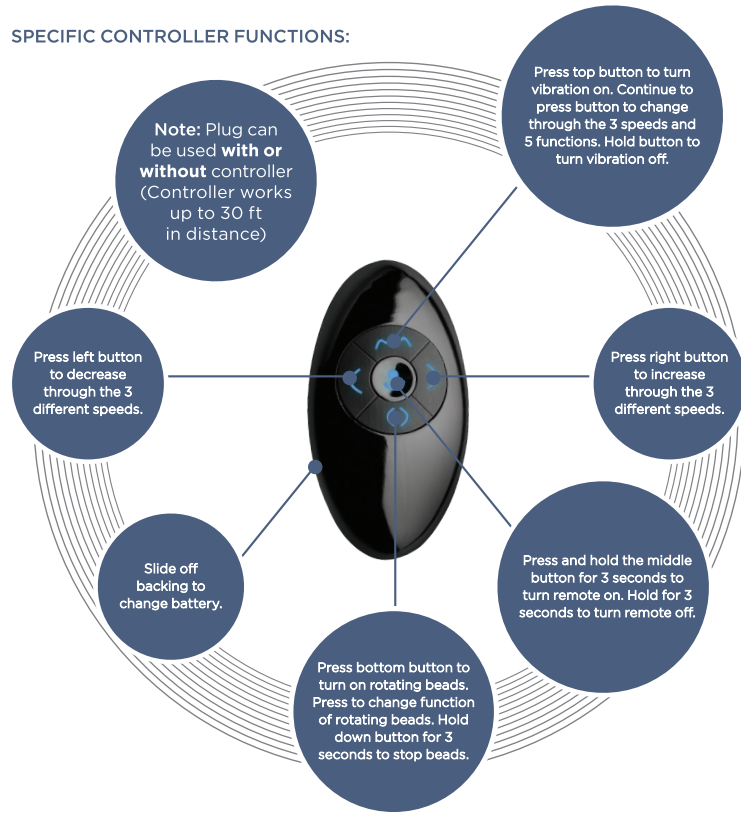

Model M | CURVED RIMMING PLUG WITH REMOTE CONTROL

INSTRUCTIONS

Power On Plug:

Press power button, symbol lights up.
The plug is now in stand-by mode.

To Change Vibration Speeds and Functions of Plug:

Press top button of wireless remote.
Continue to press the button to switch
through the 8 functions:

- Low Speed
- Medium Speed
- High Speed
- Function 1
- Function 2
- Function 3
- Function 4
- Function 5

2

RIMMERS™

To Turn On Rotating Beads:

Press the bottom button on remote control.

To Change Speed of Rotating Beads:

Press the right button to increase speed.
Press the left button to decrease speed.

- Low
- Medium
- High

To Change Functions of Rotating Beads:

Press either the power button on the base of
the plug or the bottom button on the wireless
remote to go through the 3 functions:

- Counter-clockwise
- Clockwise
- Alternating

Pressing the power button to change rotation
function will change rotation speed to low speed.

SPECIFIC CONTROLLER FUNCTIONS:

**Power Off Plug or Remote:**

Press and hold the power button on plug or remote for 3 seconds to immediately shut off of the plug.