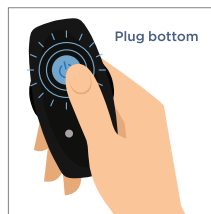

Model M | CURVED RIMMING PLUG WITH REMOTE CONTROL

INSTRUCTIONS

Power On Plug:

Press power button, symbol lights up.
The plug is now in stand-by mode.

To Change Vibration Speeds and Functions of Plug:

Press top button of wireless remote.
Continue to press the button to switch
through the 8 functions:

- Low Speed
- Medium Speed
- High Speed
- Function 1
- Function 2
- Function 3
- Function 4
- Function 5

2

RIMMERS™

To Turn On Rotating Beads:

Press the bottom button on remote control.

To Change Speed of Rotating Beads:

Press the right button to increase speed.
Press the left button to decrease speed.

- Low
- Medium
- High

To Change Functions of Rotating Beads:

Press either the power button on the base of
the plug or the bottom button on the wireless
remote to go through the 3 functions: