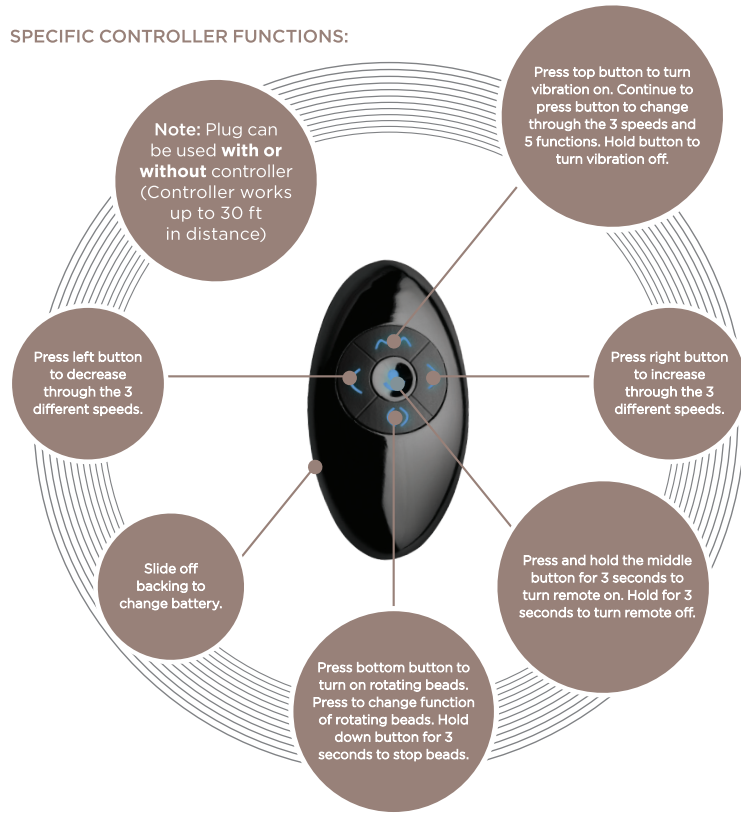

Model I | RIPPLED RIMMING PLUG WITH REMOTE CONTROL

INSTRUCTIONS

Power On Plug:

Press power button, symbol lights up.
The plug is now in stand-by mode.

To Change Vibration Speeds and Functions of Plug:

Press top button of wireless remote.
Continue to press the button to switch
through the 8 functions:

- Low Speed
- Medium Speed
- High Speed
- Function 1
- Function 2
- Function 3
- Function 4
- Function 5

2

RIMMERS™

To Turn On Rotating Beads:

Press the bottom button on remote control.

To Change Speed of Rotating Beads:

Press the right button to increase speed.
Press the left button to decrease speed.

- Low
- Medium
- High

To Change Functions of Rotating Beads:

Press either the power button on the base of
the plug or the bottom button on the wireless
remote to go through the 3 functions:

- Counter-clockwise
- Clockwise
- Alternating

Pressing the power button to change rotation
function will change rotation speed to low speed.

3

RIMMERS™

SPECIFIC CONTROLLER FUNCTIONS:

4

RIMMERS™

**Power Off Plug or Remote:**