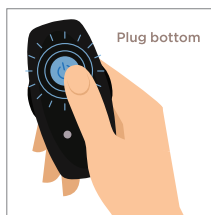

Model I | RIPPLED RIMMING PLUG WITH REMOTE CONTROL

INSTRUCTIONS

Power On Plug:

Press power button, symbol lights up.
The plug is now in stand-by mode.

To Change Vibration Speeds and Functions of Plug:

Press top button of wireless remote.
Continue to press the button to switch
through the 8 functions:

- Low Speed
- Medium Speed
- High Speed
- Function 1
- Function 2
- Function 3
- Function 4
- Function 5

2

RIMMERS™

To Turn On Rotating Beads:

Press the bottom button on remote control.

To Change Speed of Rotating Beads:

Press the right button to increase speed.
Press the left button to decrease speed.

- Low
- Medium
- High

To Change Functions of Rotating Beads:

Press either the power button on the base of
the plug or the bottom button on the wireless
remote to go through the 3 functions:

Press and hold the power button on plug or remote for 3 seconds to immediately shut off of the plug.

To Charge:

Connect the magnetic charge points at the base of the plug to the included charging cord. Insert the USB end to a computer port or USB wall adapter. The power symbol will blink while charging, then remain lit once fully charged. Charging times may vary depending on the voltage output of the power source. Plug takes 2 hours to charge, and holds the charge for 1 hour.