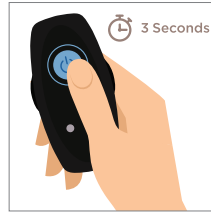

Model I | RIPPLED RIMMING PLUG WITH REMOTE CONTROL

INSTRUCTIONS

Power On Plug:

Press power button, symbol lights up.
The plug is now in stand-by mode.

To Change Vibration Speeds and Functions of Plug:

Press top button of wireless remote.
Continue to press the button to switch
through the 8 functions:

Press the right button to increase speed.
Press the left button to decrease speed.

- Low
- Medium
- High

To Change Functions of Rotating Beads:

Press either the power button on the base of
the plug or the bottom button on the wireless
remote to go through the 3 functions:

- Counter-clockwise
- Clockwise
- Alternating

Pressing the power button to change rotation
function will change rotation speed to low speed.

3

RIMMERS™

SPECIFIC CONTROLLER FUNCTIONS:

4

RIMMERS™

**Power Off Plug or Remote:**

Press and hold the power button on plug or remote for 3 seconds to immediately shut off of the plug.

To Charge:

Connect the magnetic charge points at the base of the plug to the included charging cord. Insert the USB end to a computer port or USB wall adapter. The power symbol will blink while charging, then remain lit once fully charged. Charging times may vary depending on the voltage output of the power source. Plug takes 2 hours to charge, and holds the charge for 1 hour.