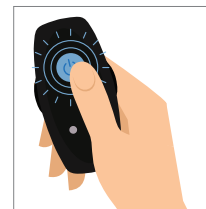

Model I | RIPPLED RIMMING PLUG WITH REMOTE CONTROL

INSTRUCTIONS

Power On Plug:

Press power button, symbol lights up.
The plug is now in stand-by mode.

To Change Vibration Speeds and Functions of Plug:

Press top button of wireless remote.
Continue to press the button to switch
through the 8 functions:

- Low Speed
- Medium Speed
- High Speed
- Function 1
- Function 2
- Function 3
- Function 4
- Function 5

2

RIMMERS™

To Turn On Rotating Beads:

Press the bottom button on remote control.

To Change Speed of Rotating Beads:

Press the right button to increase speed.
Press the left button to decrease speed.

- Low
- Medium
- High

To Change Functions of Rotating Beads:

Press either the power button on the base of
the plug or the bottom button on the wireless
remote to go through the 3 functions:

Press and hold the power button on plug or remote for 3 seconds to immediately shut off of the plug.

To Charge:

Connect the magnetic charge points at the base of the plug to the included charging cord. Insert the USB end to a computer port or USB wall adapter. The power symbol will blink while charging, then remain lit once fully charged. Charging times may vary depending on the voltage output of the power source. Plug takes 2 hours to charge, and holds the charge for 1 hour.