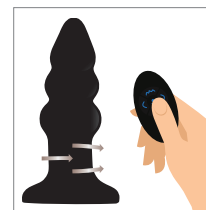

Model I | RIPPLED RIMMING PLUG WITH REMOTE CONTROL

INSTRUCTIONS

Power On Plug:

Press power button, symbol lights up.
The plug is now in stand-by mode.

To Change Vibration Speeds and Functions of Plug:

Press top button of wireless remote.
Continue to press the button to switch
through the 8 functions:

- Low Speed
- Medium Speed
- High Speed
- Function 1
- Function 2
- Function 3
- Function 4
- Function 5

2

RIMMERS™

To Turn On Rotating Beads:

Press the bottom button on remote control.

To Change Speed of Rotating Beads:

Press the right button to increase speed.
Press the left button to decrease speed.

- Low
- Medium
- High

To Change Functions of Rotating Beads:

Press either the power button on the base of
the plug or the bottom button on the wireless
remote to go through the 3 functions: