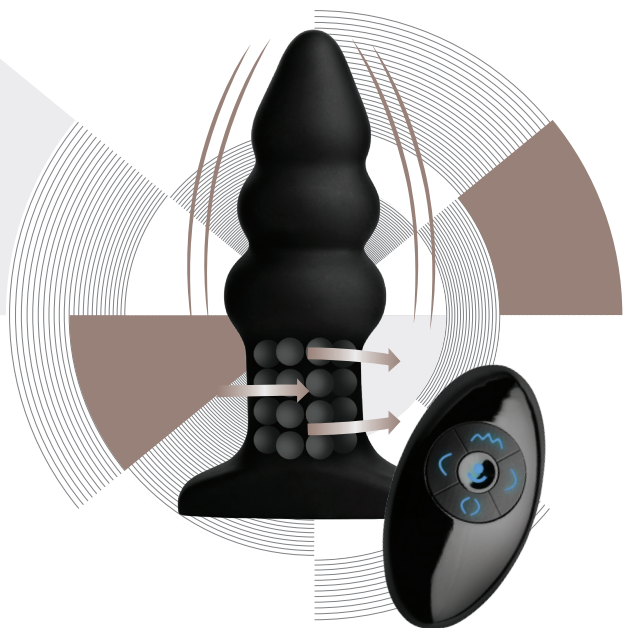

RIMMERS™

Model I
RIPPLED RIMMING PLUG
WITH REMOTE CONTROL

INTERNAL ROTATING BEADS

PREMIUM
SILICONE

POWERFUL
VIBRATION

USB
RECHARGEABLE

1

RIMMERS™

Model I | RIPPLED RIMMING PLUG WITH REMOTE CONTROL

INSTRUCTIONS

Power On Plug:

Press power button, symbol lights up.
The plug is now in stand-by mode.

To Change Vibration Speeds and Functions of Plug:

Press top button of wireless remote.
Continue to press the button to switch
through the 8 functions:

- Low Speed
- Medium Speed
- High Speed
- Function 1
- Function 2
- Function 3
- Function 4
- Function 5

2

RIMMERS™

To Turn On Rotating Beads:

Press the bottom button on remote control.

To Change Speed of Rotating Beads:

Press the right button to increase speed.
Press the left button to decrease speed.

- Low
- Medium
- High

To Change Functions of Rotating Beads:

Press either the power button on the base of
the plug or the bottom button on the wireless
remote to go through the 3 functions: